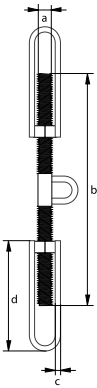

C

## Turnbuckles (hamburgers)

For deck lashing

- **Material:** mild steel
- **Finish:** self coloured
- **Certification:** 2.1

S-6330

| minimum breaking load | diameter thread | length thread | diameter bow | length bow | weight each |
|-----------------------|-----------------|---------------|--------------|------------|-------------|
| t                     | a mm            | b mm          | c mm         | d mm       | kg          |
| 13                    | 24              | 400           | 16           | 210        | 2.8         |
| 13                    | 24              | 500           | 16           | 260        | 3.8         |
| 18                    | 27              | 400           | 18           | 210        | 4.4         |
| 18                    | 27              | 500           | 18           | 260        | 5.5         |
| 20                    | 30              | 400           | 20           | 210        | 5           |
| 20                    | 30              | 500           | 20           | 260        | 6.3         |
| 21                    | 36              | 400           | 20           | 210        | 7           |
| 21                    | 36              | 500           | 20           | 260        | 8.8         |